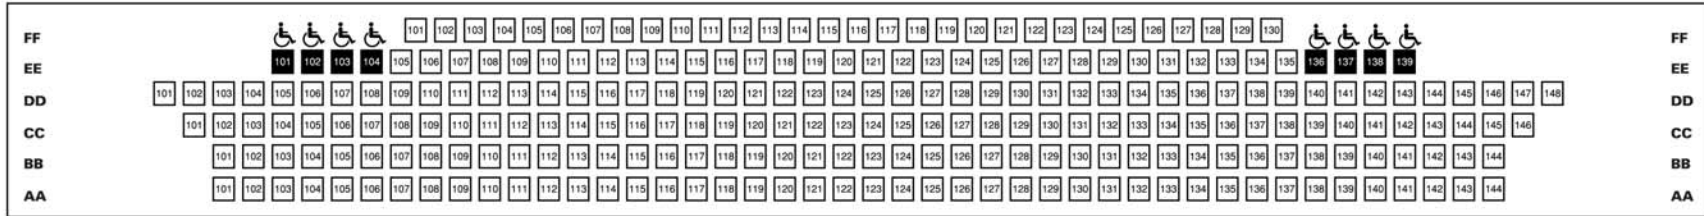

HOFMANN THEATRE

For Ticket Information Call
(925) 943-SHOW
 7-4-6-9

Administrative Offices
(925) 295-1400

= Handicapped Seating

STAGE